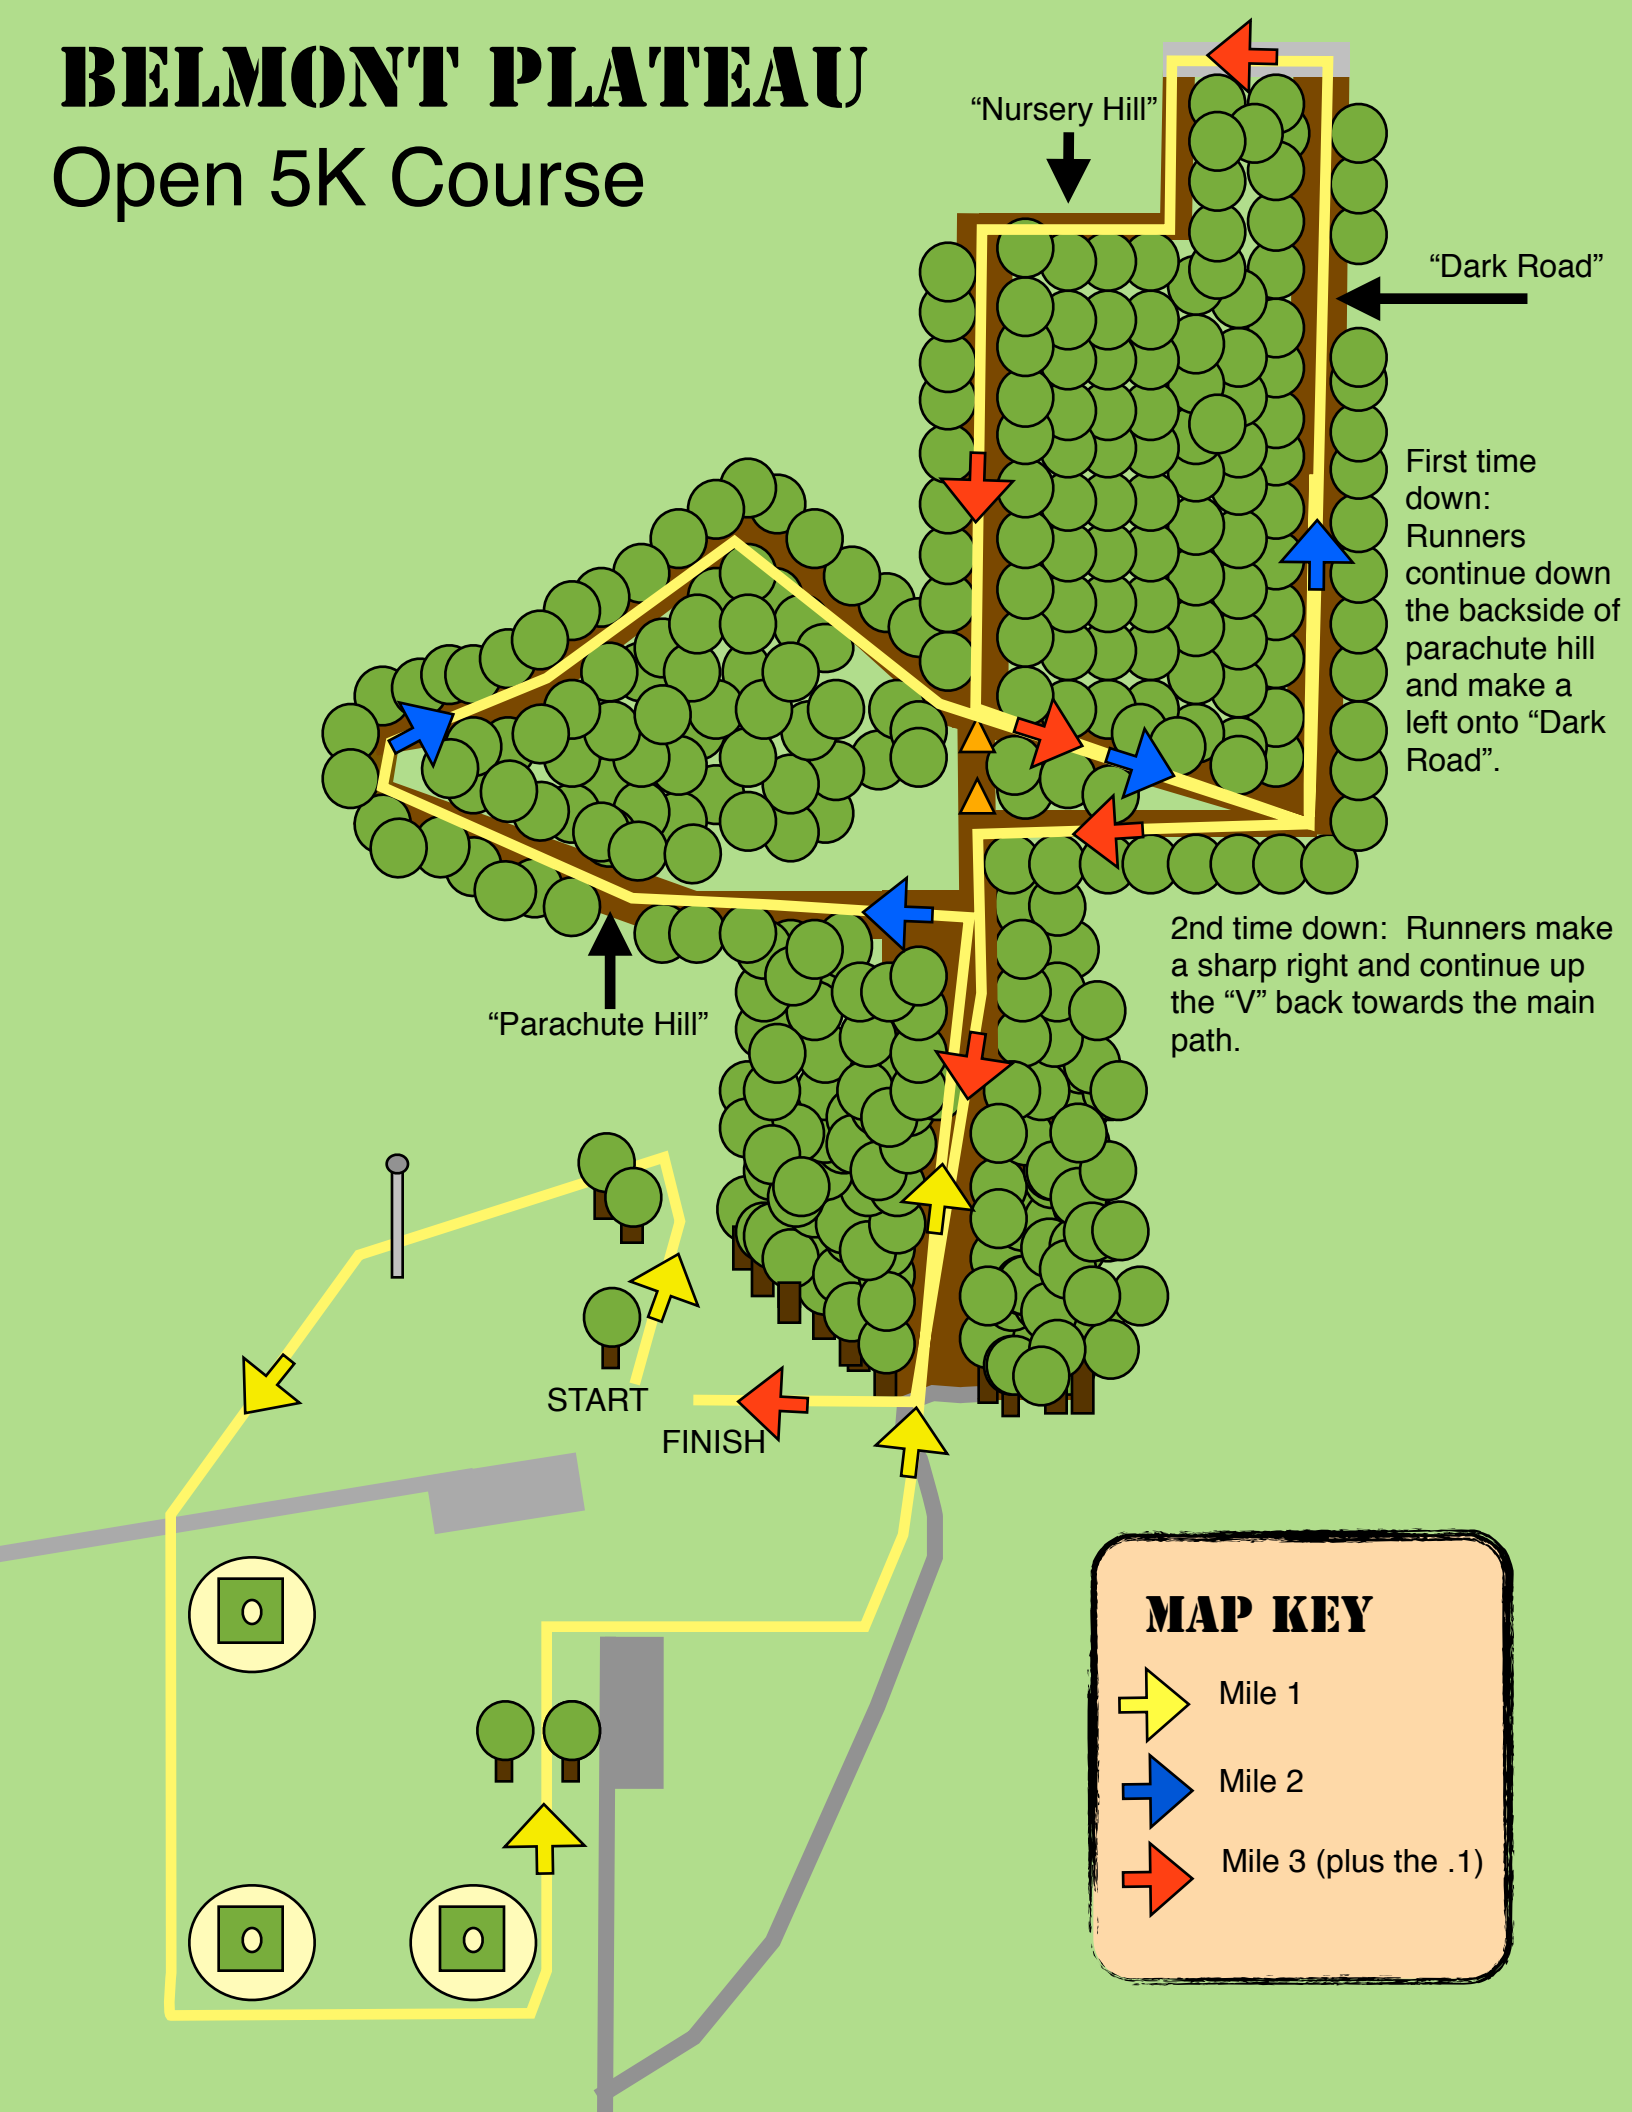

BELMONT PLATEAU

Open 5K Course

MAP KEY

-  Mile 1
-  Mile 2
-  Mile 3 (plus the .1)